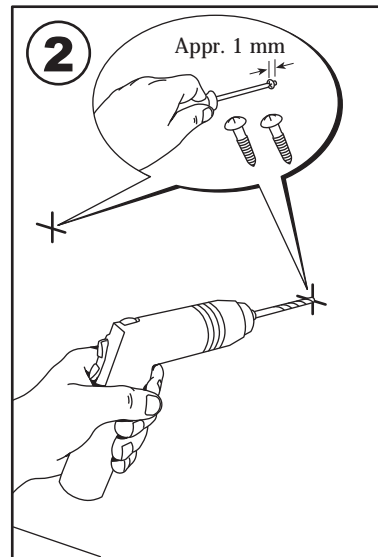

VPS 10 E Panel heater

VPS 10	Watts	A	D
VPS 10 04	400	320	388
VPS 10 06	600	474	542
VPS 10 08	800	628	648
VPS 10 10	1000	782	850

All measurements in millimetres

Fit extension wall brackets to allow for connection box