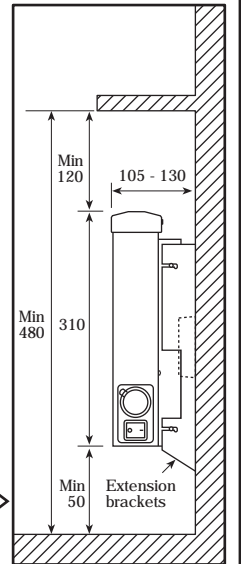

VPS 10 E Panel heater

VPS 10	Watts	A	D
VPS 10 04	400	320	388
VPS 10 06	600	474	542
VPS 10 08	800	628	648
VPS 10 10	1000	782	850

All measurements in millimetres

Fit extension wall brackets to allow for connection box