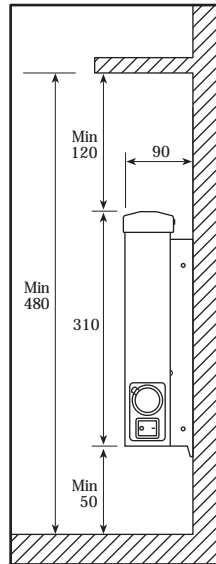

VPS 10 E Panel heater

VPS 10	Watts	A	D
VPS 10 04	400	320	388
VPS 10 06	600	474	542
VPS 10 08	800	628	648
VPS 10 10	1000	782	850

All measurements in millimetres

Fit extension wall brackets to allow for connection box