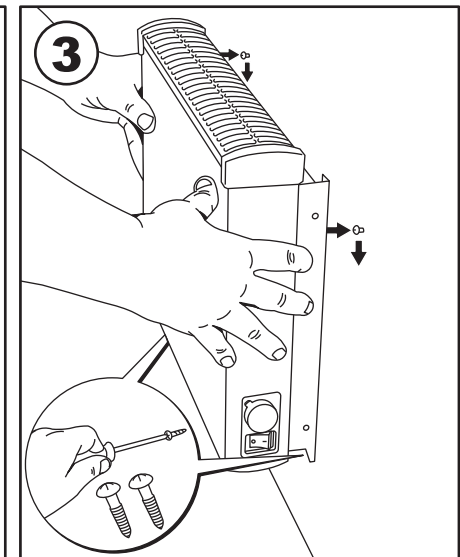

VPS 10 E Panel heater

VPS 10	Watts	A	D
VPS 10 04	400	320	388
VPS 10 06	600	474	542
VPS 10 08	800	628	648
VPS 10 10	1000	782	850

All measurements in millimetres

Fit extension wall brackets to allow for connection box