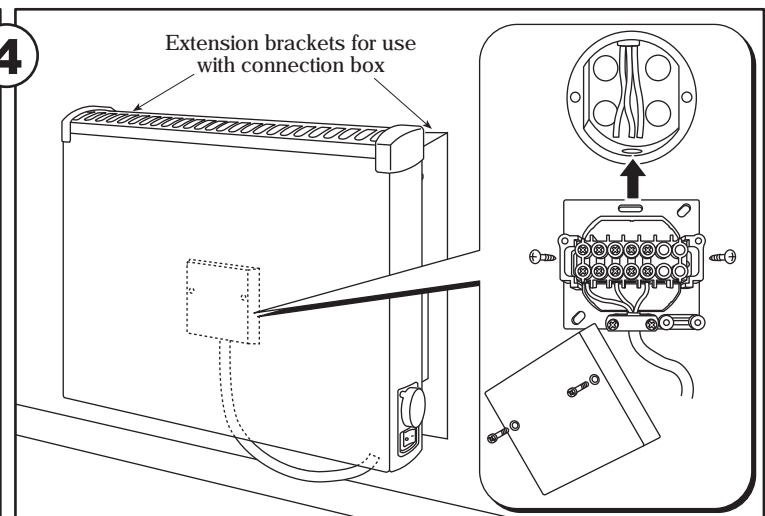

VPS 10 E Panel heater

VPS 10	Watts	A	D
VPS 10 04	400	320	388
VPS 10 06	600	474	542
VPS 10 08	800	628	648
VPS 10 10	1000	782	850

All measurements in millimetres

Fit extension wall brackets to allow for connection box